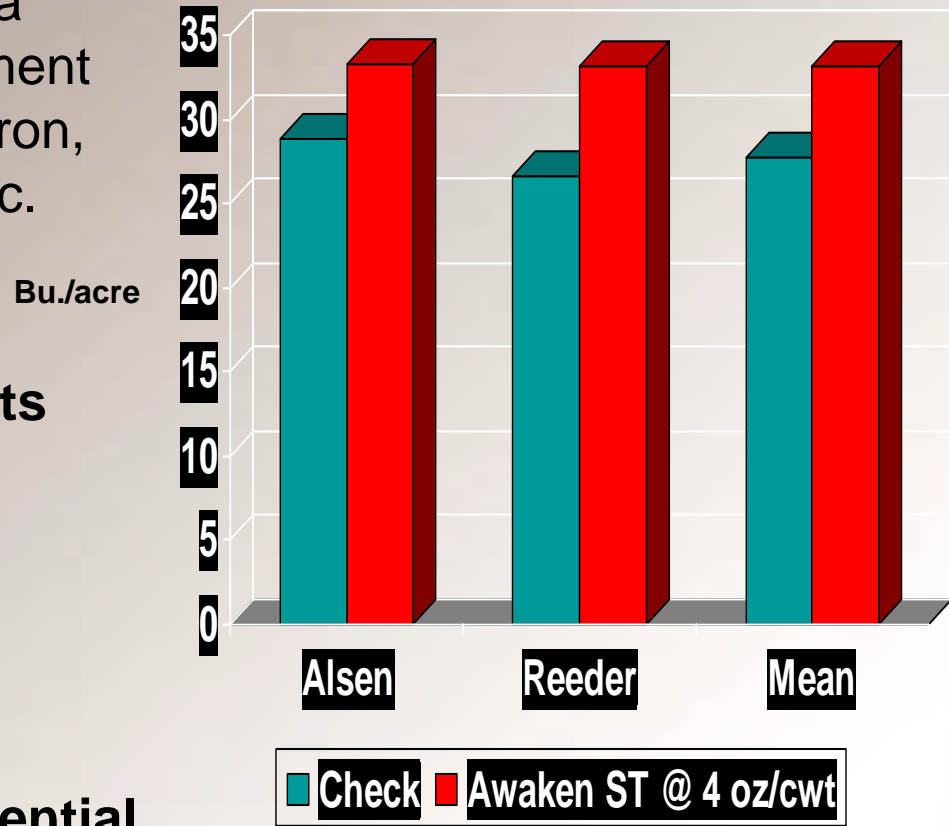

AWAKEN ST

On Wheat

Awaken ST is a complex of zinc ammonia acetate with potash and a balanced micronutrient seed treatment package including boron, copper, iron, manganese, molybdenum, and zinc.

- Larger more robust roots
- Increases Early Season Plant Vigor
- Better overall Plant Performance
- Greater Yield Potential

Avg. 5.5 bu/acre

2005 – Fargo