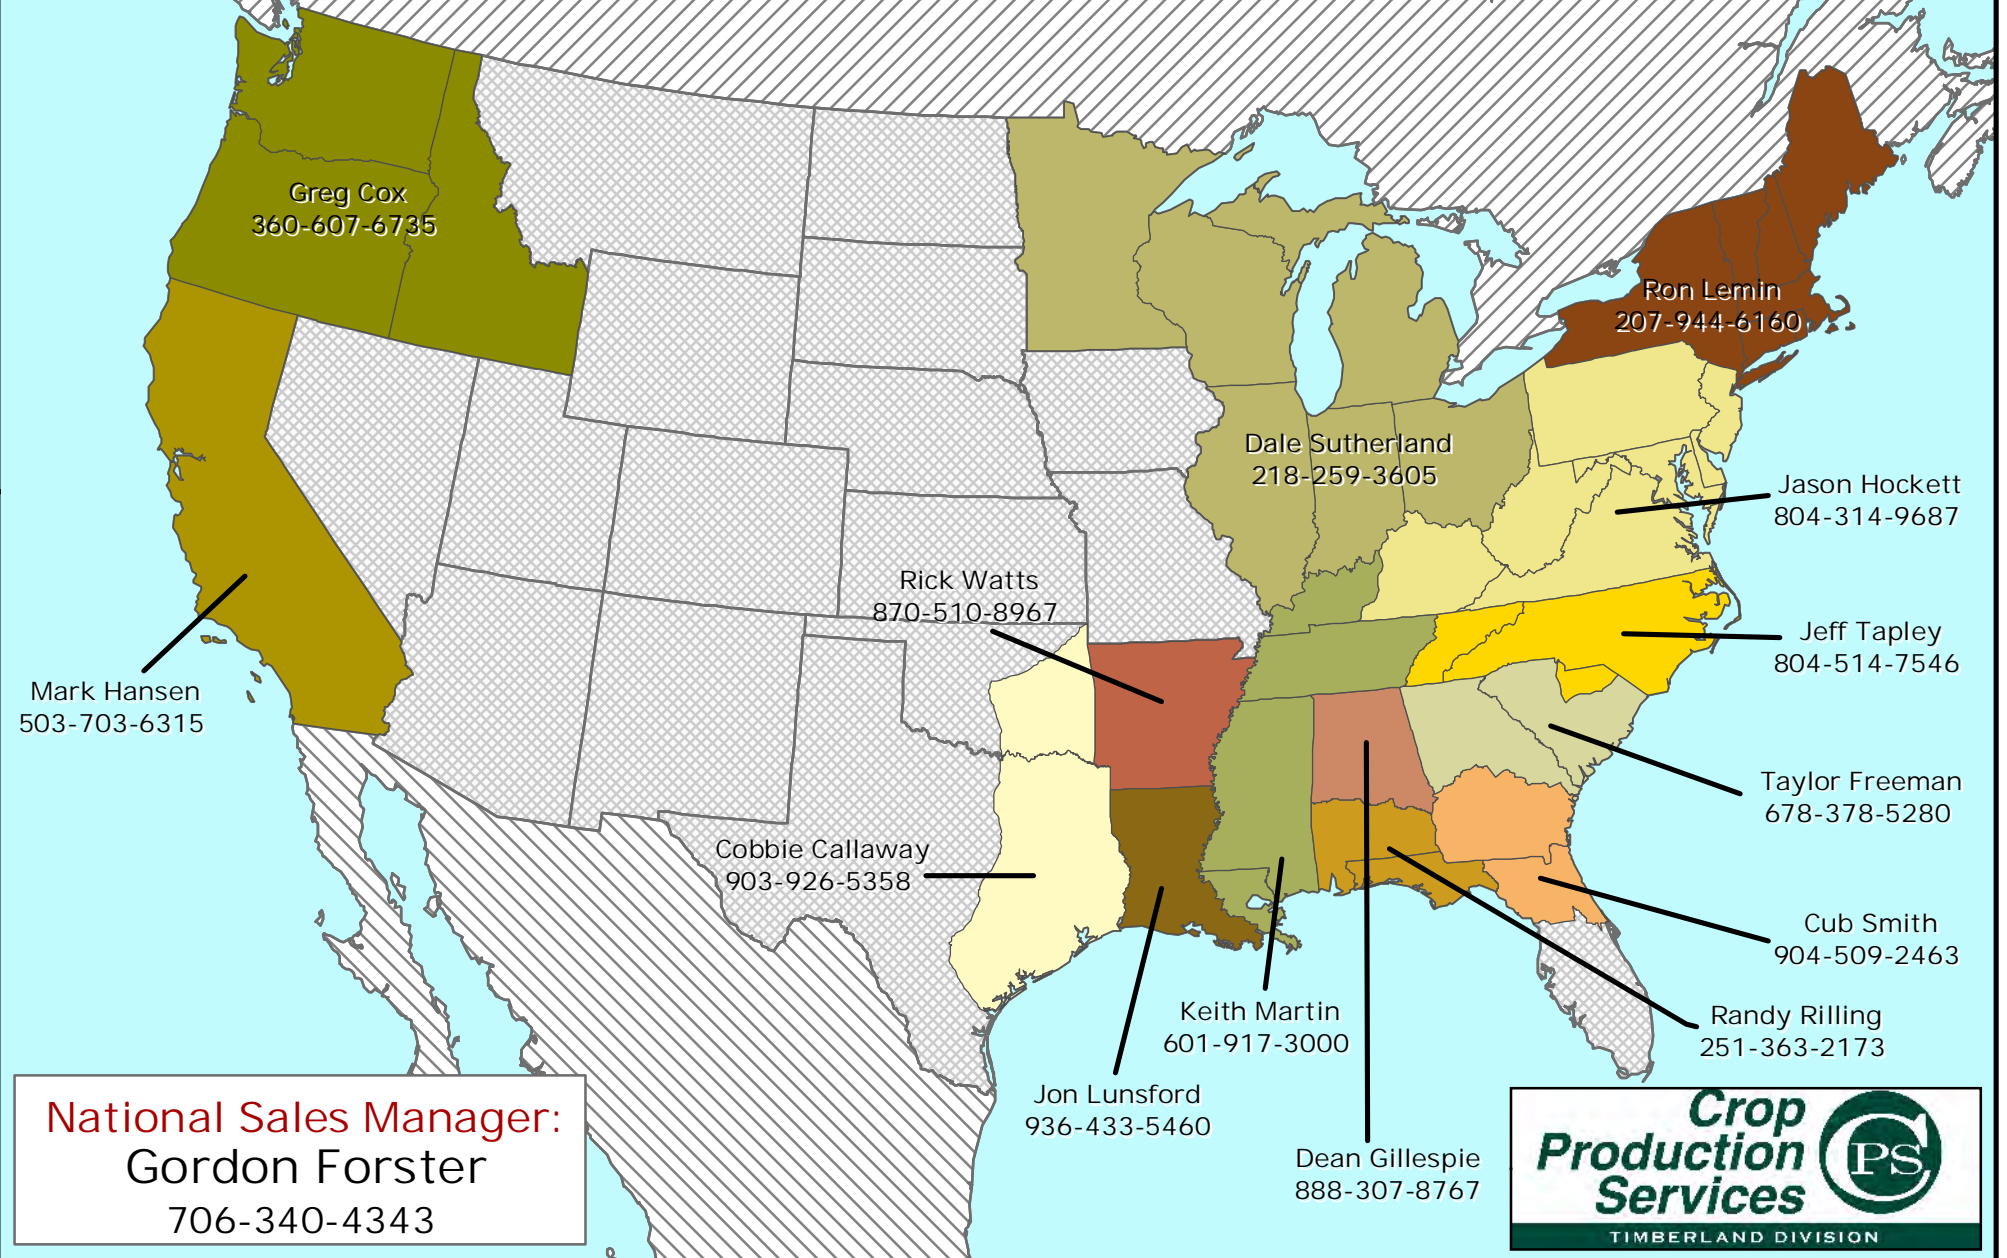

CPS - Timberland Division

Forestry Territory Managers

National Sales Manager:
Gordon Forster
706-340-4343